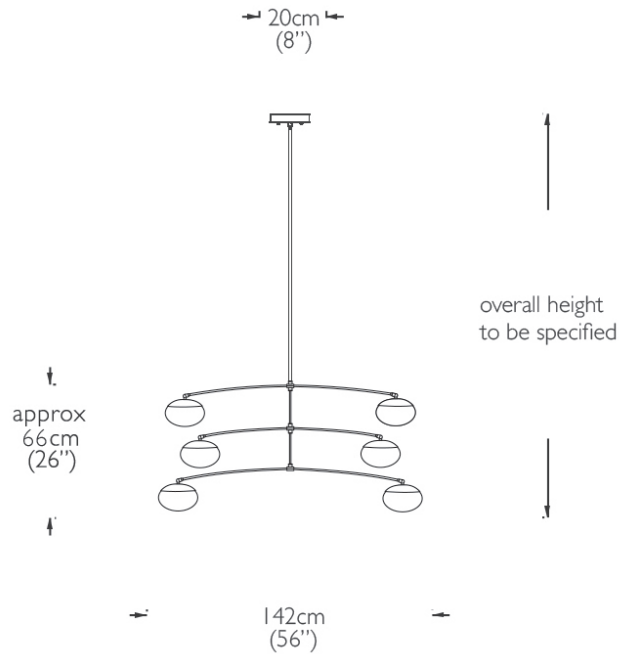

OCHRE

**triple tier:**

canopy size - 20cm diam (8" diam)  
 fixture size - 142cm w x approx. 66cm h (56" w x 26" h)  
 depth - variable up to maximum 127cm (50")  
 (tier angles can be set between 0 and 90° at installation)  
 pebble - 21cm w x 5cm d x 12.5cm h (8" w x 2" d x 5" h)  
 overall height - to be specified

light source:

12x LED total, each 1W, 2700K, approx 80 lumens, dimmable (UL listed)

installation:

please measure from ceiling to bottom of pendant to determine overall height required so the appropriate length of stem can be provided  
 stem height not adjustable, driver housed within canopy  
 qualified electrician necessary for installation

weight:

approx 23kg (50lbs)